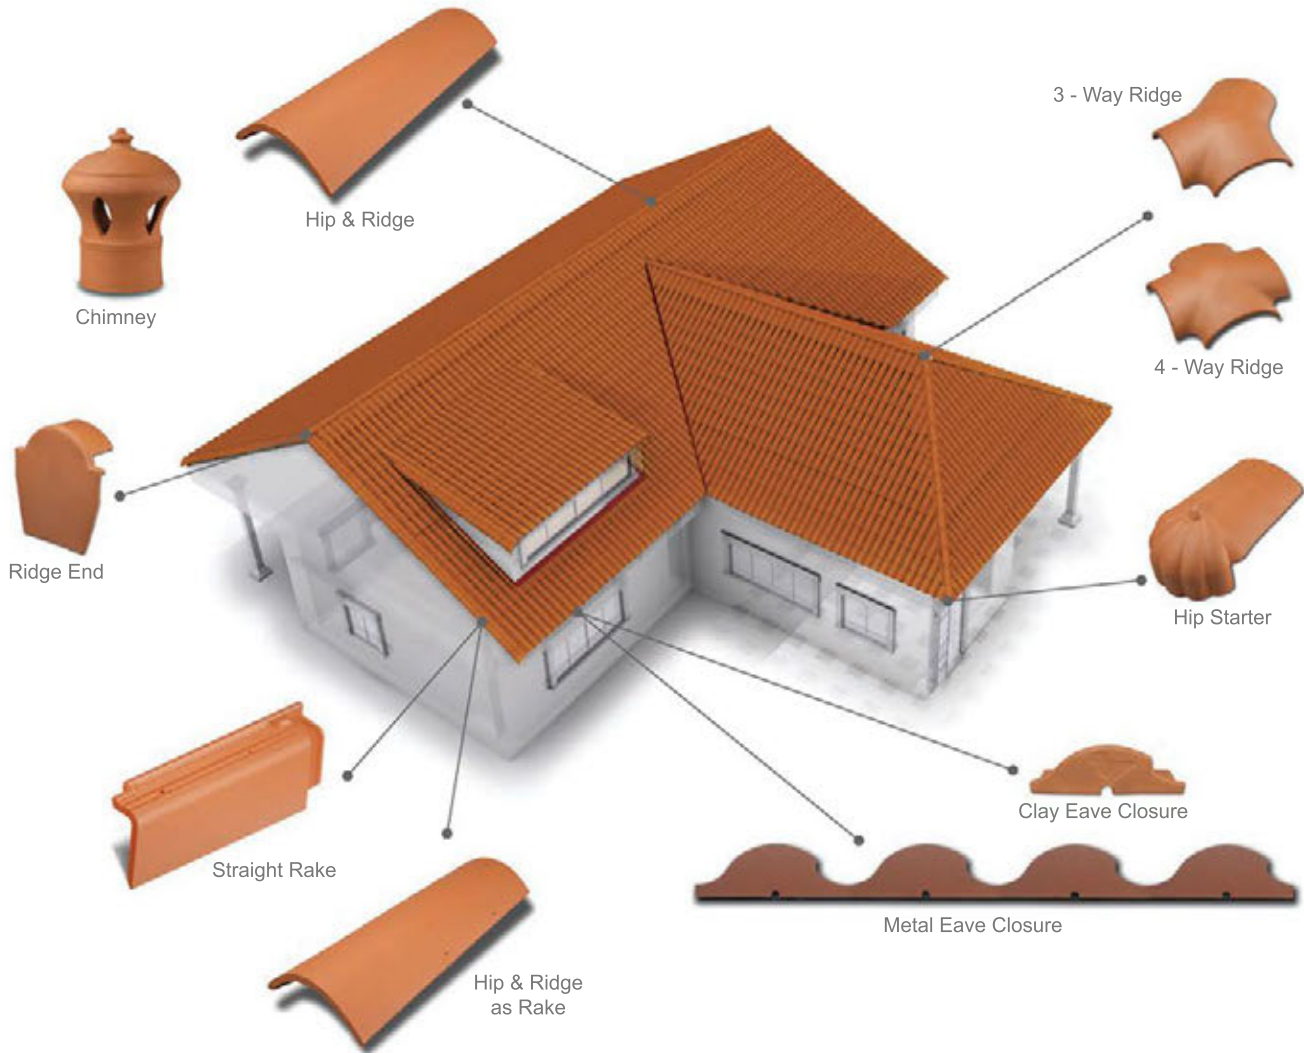

ACCESSORIES