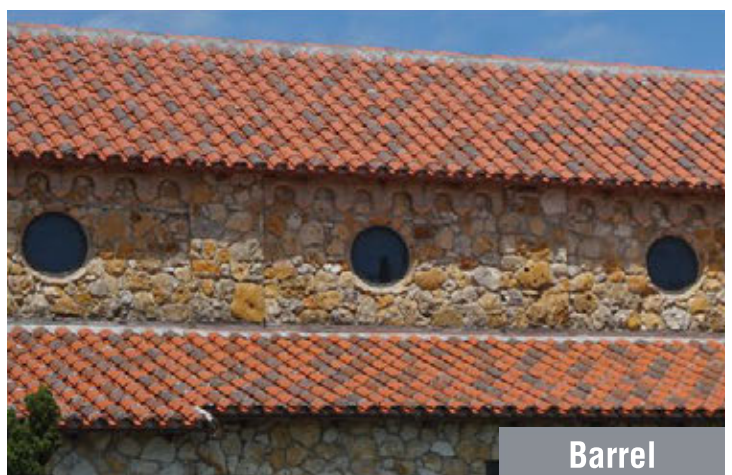

Barrel

Covers: 60% Red, 20% Brown, 10% Fume,
10% Graphite
Pans: 100% Red